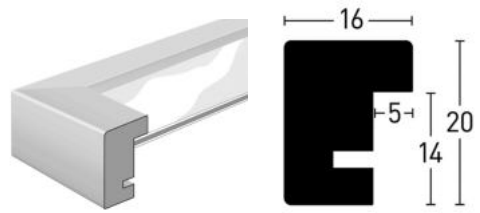

Quadrum 16x20

BW-Set | Sample Set:
Art.Nr. | Ref.No.: 900487
Winkel | Samples: 27

Farboberflächen | Colour surfaces

1:1

Max. Einlegehöhe 2,5 mm | Max. insertion height 2,5 mm