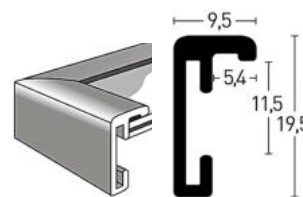

narrow, slightly rounded profile
wide range of formats and colours
acid-free inserts
made in Germany
more than 17 million frames sold since introduction

Classic

Leistenseite glatt ¹
smooth side ¹
Leistenseite mit Struktur ²
side with structure ²