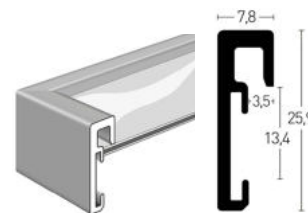

high-quality aluminium profile
improved joints
high dimension stability
hanging systems (accessory)
made in Germany

Alpha

Leistenseite glatt ¹
smooth side ¹
Leistenseite mit Struktur ²
side with structure ²