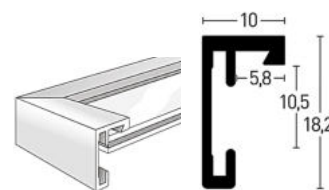

C2 Acryl | Acrylic