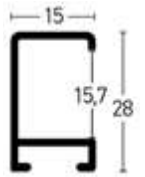

Profil 270 | Profile 270

BW-Set | Sample Set:
Art.Nr. | Ref.No.: **901270**
Winkel | Samples: 15

Farboberflächen | Colour surfaces

1:1

Leistenseite glatt¹
smooth side¹

Leistenseite mit Struktur²
side with structure²