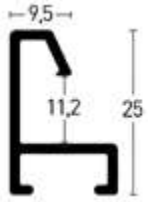

Schwarz matt | Frosted Black ²