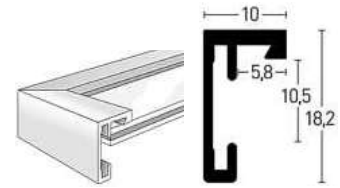

C2 Vision

Farboberflächen | Colour surfaces

1:1

Max. Einlegehöhe 3,2 mm | Max. insertion height 3,2 mm

Struktur Grau matt | Brushed Frosted Grey ²

Struktur Silber matt | Brushed Frosted Silver ²

Weiß glanz | Glossy White ¹

Struktur Schwarz matt | Brushed Black Matt ²

Leistenseite glatt ¹
smooth side ¹
Leistenseite mit Struktur ²
side with structure ²

> C2 Vision <

Farben	Colours	DIN A4		DIN A3		DIN A2			DIN A1	
		21 x 29,7	29,7 x 42	30 x 40	40 x 50	42 x 59,4	50 x 70	59,4 x 84,1	60 x 80	70 x 100
Struktur Grau matt	Brushed Frosted Grey	62151-02	62351-02	63051-02	64051-02	64151-02	65251-02	65651-02	66251-02	67151-02
Struktur Schwarz matt	Brushed Black Matt	62153-02	62353-02	63053-02	64053-02	64153-02	65253-02	65653-02	66253-02	67153-02
Weiß glanz	Glossy White	62156-02	62356-02	63056-02	64056-02	64156-02	65256-02	65656-02	66256-02	67156-02
Struktur Silber matt	Brushed Frosted Silver	62164-02	62364-02	63064-02	64064-02	64164-02	65264-02	65664-02	66264-02	67164-02