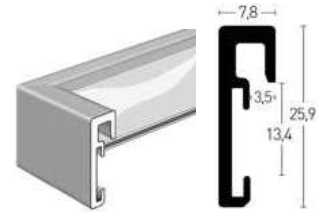

high-quality aluminium profile
improved joints
high dimension stability
hanging systems (accessory)
made in Germany

Alpha

Leistenseite glatt ¹
smooth side
Leistenseite mit Struktur ²
side with structure ²