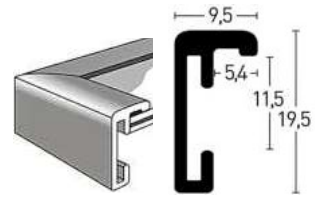

narrow, slightly rounded profile
wide range of formats and colours
acid-free inserts
made in Germany
more than 17 million frames sold since introduction

Classic

Leistenseite glatt ¹
smooth side ¹
Leistenseite mit Struktur ²
side with structure ²